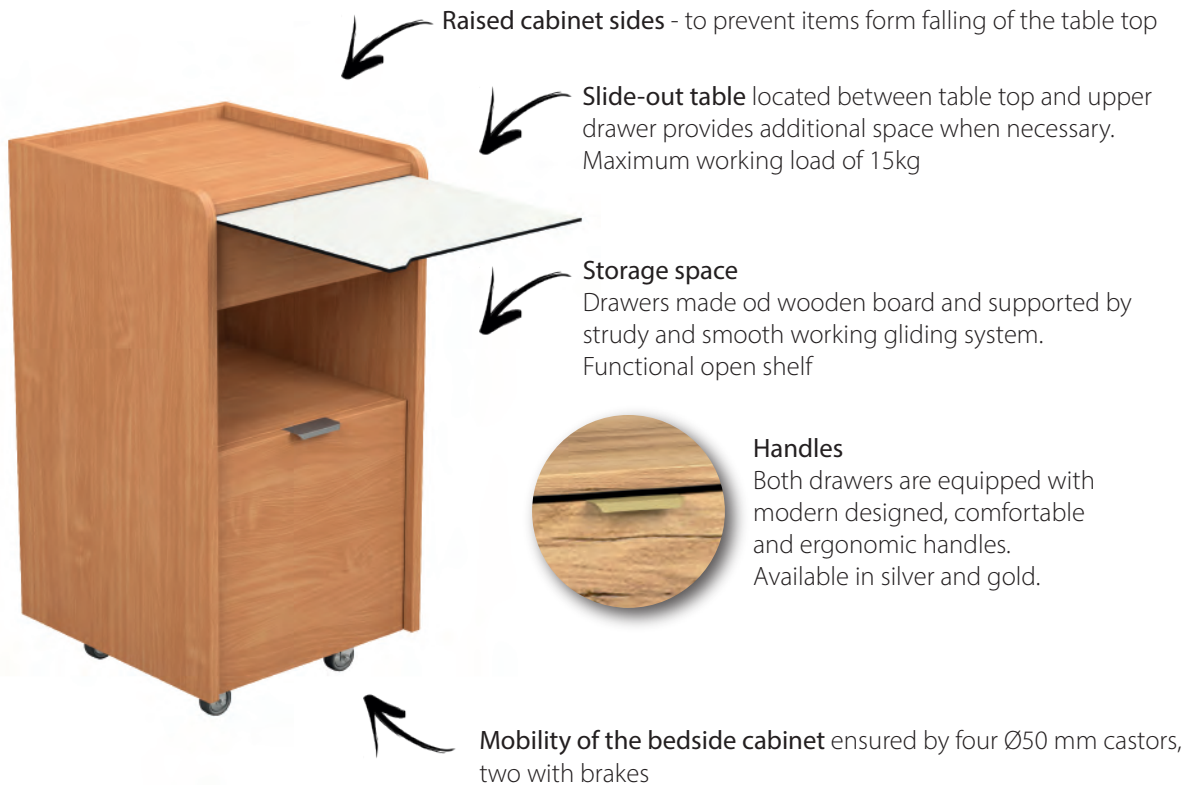

## Modern design and compact dimensions

Libra bedside cabinet provides all that's necessary in daily care. It combines wide amount of easily accessible storage space with modern design, compact dimensions and solid structure. Raised cabinet sides over table top prevent items from falling down and integrated slide-out table ensures increase of space when necessary. Storage space divided between upper drawer and lower container drawer – both supported by sturdy and smooth-running pull-out system.

## Key features:

- Compact dimensions
- Raised cabinet sides - preventing items from falling from the table top
- Integrated slide-out table with maximum working load of 15kg
- Sliding drawer and sliding container drawer
- Four castors (two with brakes)
- Wide range of colours
- Guarantee: 2 years

## BASIC DIMENSIONS

|                                    |                  |
|------------------------------------|------------------|
| Ext. dim. (width x height x depth) | 42,5 x 83 x 47cm |
| Slide-out table (width x depth)    | 39x36cm          |
| Castors with brakes                | 2                |