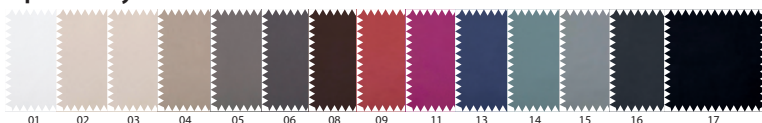

Upholstery: - VIENNA COLLECTION

Upholstered bed end VIENNA 14

● Taurus 2 LUX is also available with mattress platform with wooden slats

BED VISUALISATION HAS AN ILLUSTRATIVE CHARACTER. PRESENTED COLOURS MAY VARY FROM THE ORIGINAL COLOURS.

REHA-BED Sp. z o.o.
ul. Spacerowa 1,
41-253 Czeladź

+48 32 346 00 33

biuro@rehabed.com.pl

www.rehabed.pl