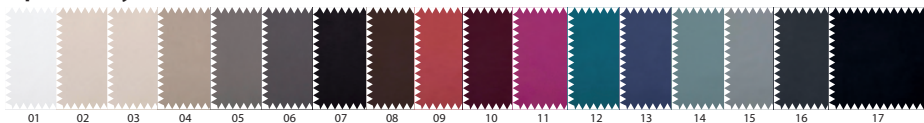

Tigh and calf section adjustment

Auto-Contour function

Trendeleburg position's angle 12°

Reverse Trendeleburg position's angle 12°

Height adjustment 19-61cm

Adjust design to individual needs

Standard wood colours

Available in constant sale

Beech

Light Oak

Non-standard wood colours

Available with additional payment. Estimated time for non standard colors is 3 weeks.

Upholstery: - VIENNA COLLECTION

Upholstered bed end VIENNA 14