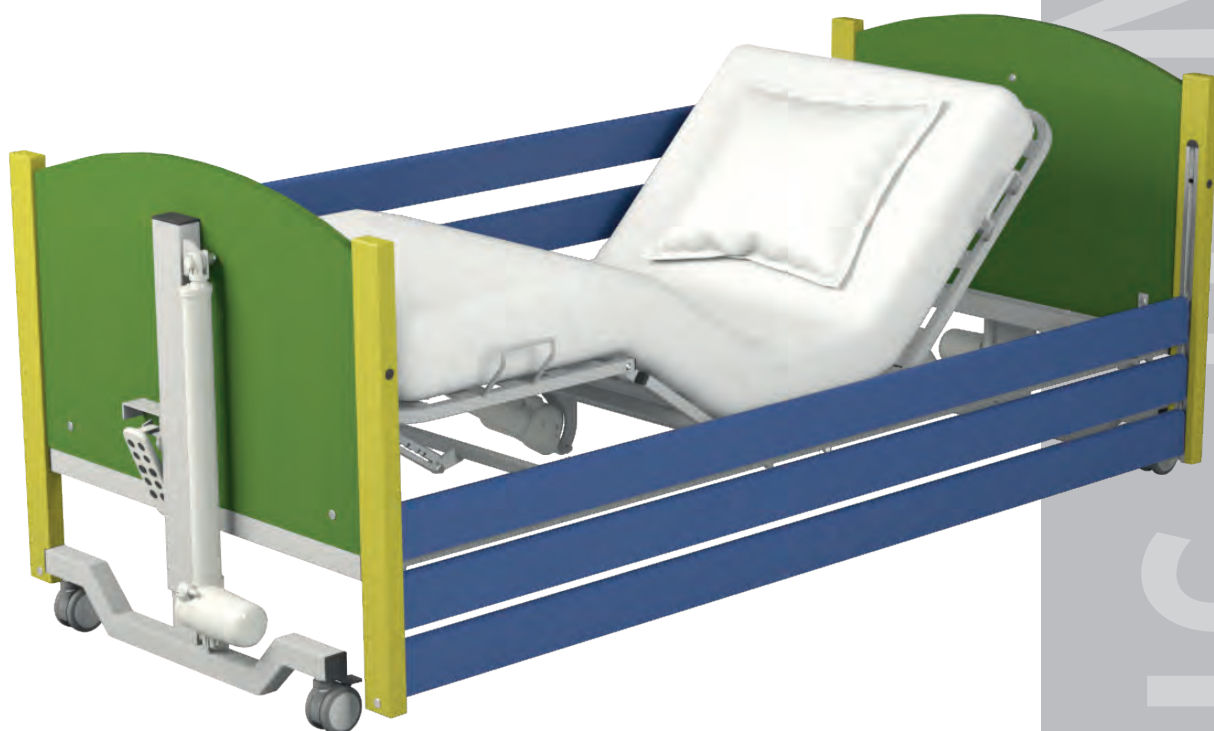

Taurus JUNIOR

ELECTRICALLY BED

PEDIATRIC BED FOR YOUNG USERS

Key features:

- Four-section profiling low bed
- Bright and eye-catching colors
- 3 side rails for maximum safety
- Handset grip located out of patient's reach
- Range of height adjustment 28-70 cm
- High quality wooden bed ends in various colors
- Infinitely variable tilt & reverse tilt positioning
- Strengthened aluminium side rail system
- Range of accessories

Taurus JUNIOR

Taurus junior is a pediatric bed created for young users. Its bright eye catching colors and 3 side rails for maximum safety make it ideal rehabilitation bed for children and teenagers. Taurus junior is characterized by compact external dimensions 90 cm x 210 cm which allows usage of 78 cm x 1870 cm mattress. Height adjustment 28 cm – 70 cm helps by care giving.

SIDE RAILS

Safe-use triple side rails with strengthened aluminium side rail system

BED ENDS

High quality wooden bed ends. We can offer wide range of colors which allows to adjust bed design to child's room.

Basic dimensions

Overall w. x l.	93 x 207
Mattress platform w. x l.	78 x 190

Backrest section adjustment

Thigh and calf section adjustment

Auto-Contour function

Reverse Trendelenburg position's angle 12

Height adjustment 28-70cm