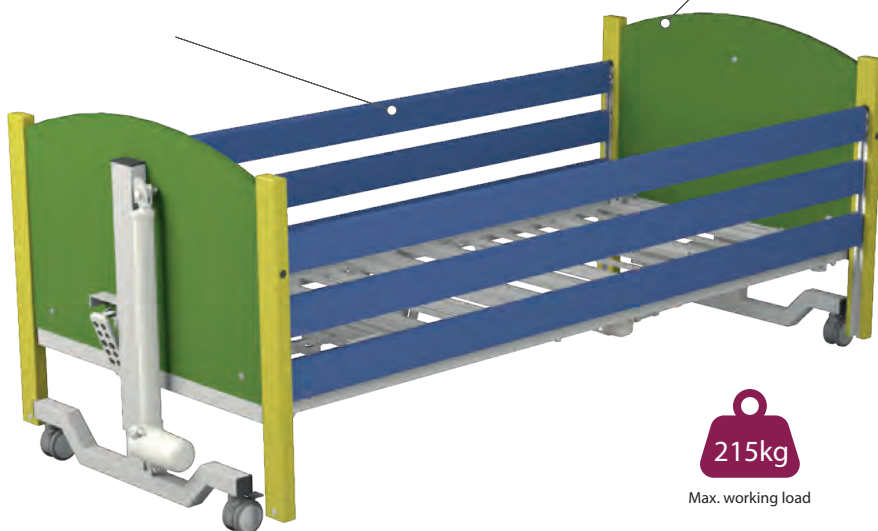

Taurus JUNIOR

ELECTRICALLY BED

PEDIATRIC BED FOR YOUNG USERS

Key features:

- Four-section profiling low bed
- Bright and eye-catching colors
- 3 side rails for maximum safety
- Handset grip located out of patient's reach
- Range of height adjustment 28-70 cm
- High quality wooden bed ends in various colors
- Infinitely variable tilt & reverse tilt positioning
- Strengthened aluminium side rail system
- Range of accessories

Taurus JUNIOR

Taurus junior is a pediatric bed created for young users. Its bright eye catching colors and 3 side rails for maximum safety make it ideal rehabilitation bed for children and teenagers. Taurus junior is characterized by compact external dimensions 90 cm x 210 cm which allows usage of 78 cm x 1870 cm mattress. Height adjustment 28 cm – 70 cm helps by care giving.

SIDE RAILS

Safe-use triple side rails with strengthened aluminium side rail system

BED ENDS

High quality wooden bed ends. We can offer wide range of colors which allows to adjust bed design to child's room.

Basic dimensions

Overall w. x l.	93 x 207
Mattress platform w. x l.	78 x 190

Backrest section adjustment

Thigh and calf section adjustment

Auto-Contour function

Reverse Trendelenburg position's angle 12

Height adjustment 28-70cm